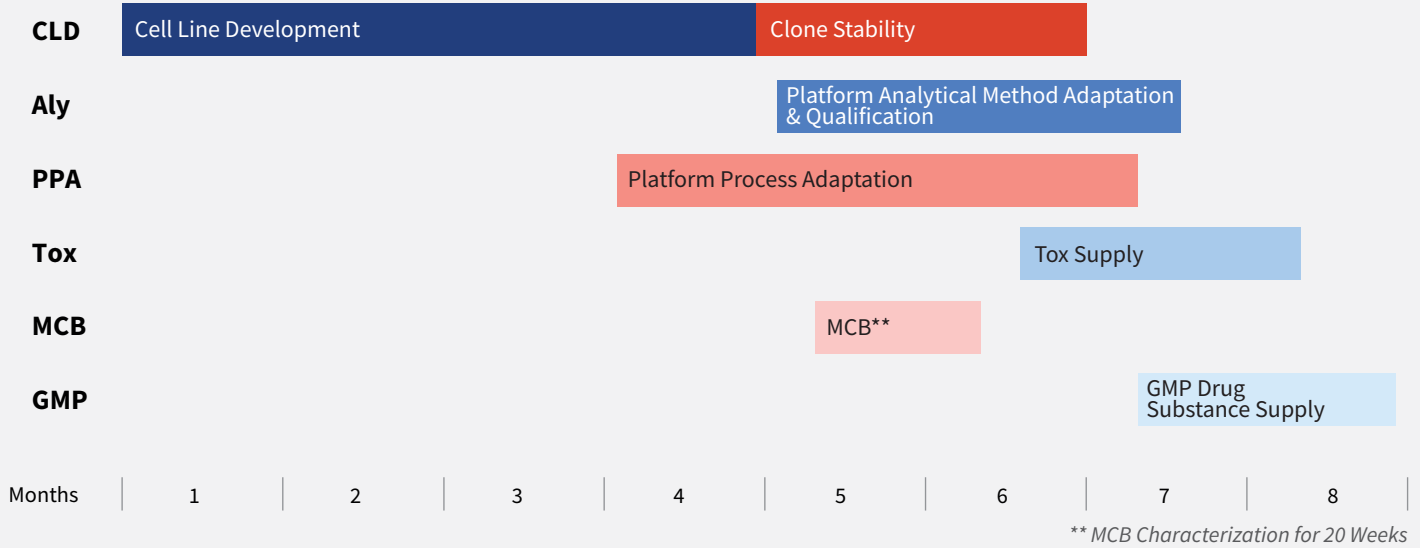

Gene to GMP Fully integrated or customized options

Full Suite or à la carte

GENE TO GMP IN 8 MONTHS

Aragen's Differentiators